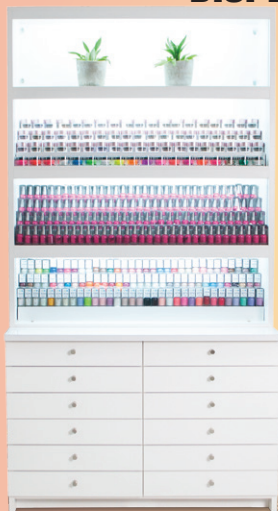

**1 Hi-Power LED UV Gel Light**

**BUY THE FULL LINE, GET 20% OFF  
DISPLAY ROTARY RACK & CABINET**

**POLISH &  
POWDER  
DISPLAY DUO  
BOX CABINET**

MSRP  
**\$1,495**

**SALE  
\$1,196**  
WHITE OR OAK

**DELUXE  
WOODEN  
ROTARY  
POWDER  
OR DUO  
STAND RACK**