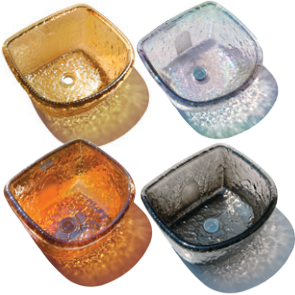

ANS Liner Jet & Pedi Stool INCLUDED WITH PURCHASE!
FREE SHIPPING when you buy 2+ Pedi Spas!

Argento^{SE}

PEDISPA *Stainless Steel*

SALE $2,599

with ANS-P20 Massage Chair + Action Button

Argento SE is stylized with a combination of sleek stainless steel components with elegant touches of fine silver glitter fiberglass.

Glass Sink Color:

Round- Crystal Glass bowl