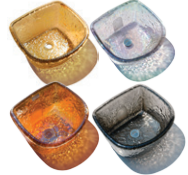

ANS Liner Jet & Pedi Stool INCLUDED WITH PURCHASE!
FREE SHIPPING when you buy 2+ Pedi Spas!

Argento^{SE}

PEDISPA *Stainless Steel*

SALE $2,599

with ANS-P20 Massage Chair + Action Button

Argento SE is stylized with a combination of sleek stainless steel components with elegant touches of fine silver glitter fiberglass.

Glass Sink Color:

Argento^{RG}

PEDISPA *Round Sink*

with ANS-18 Massage Chair + Action Button

Modern design with an added touch of elegance.

Glass Sink Color:

SALE $2,495

Argento^{SG}

PEDISPA *Square Sink*

Grey & Blue with ANS-P20 Massage Chair + Action Button

Glass Sink Color:

SALE $2,295

White with ANS-P20 Massage Chair + Action Button

SALE $2,495

CONTACT US FOR THE BEST DEALS!!!

ALFALFA NAIL SUPPLY • www.buynailsdirect.com • (800) 572-9938