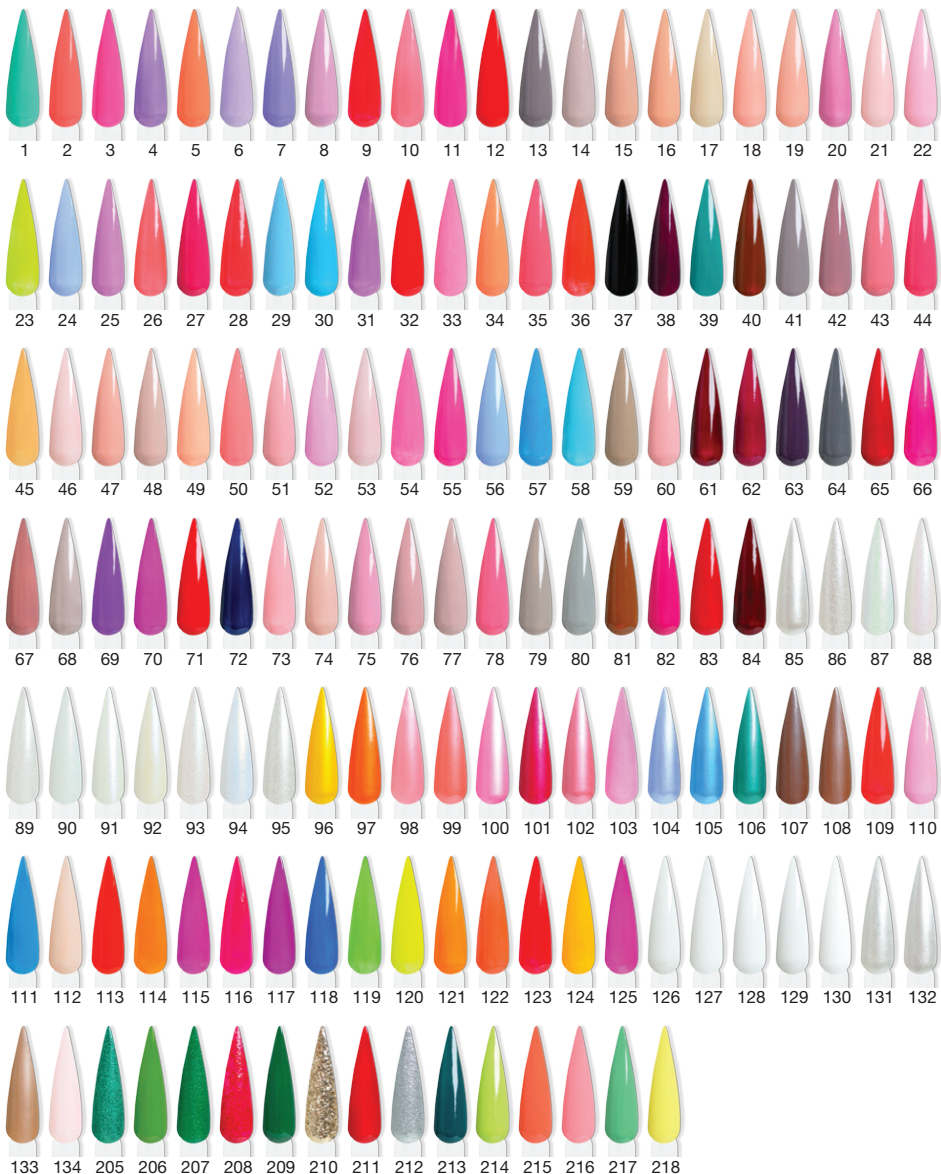

MATCHING TRIO - Powder - Gel - Polish

Powder

$5.00 2 oz.

Duo

$5.00 0.5 oz.

**4-IN-1 POWDER:
DIPPING - SCULPTING - SPRINKLE
ANTI-MARBLE**

ALL OFFERS AVAILABLE ONLY WHILE SUPPLIES LAST!