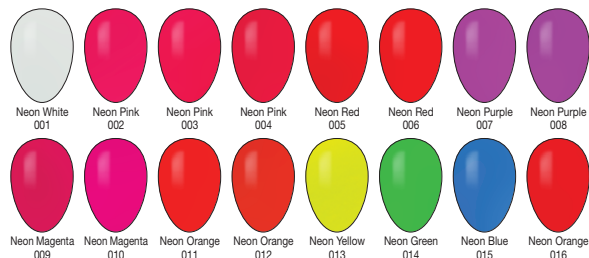

PIGMENTS & GLITTERS

BANGBANG Neon Pigments

16 colors available

Recommended to mix with BangBang All-in-one Anti-marble Powder